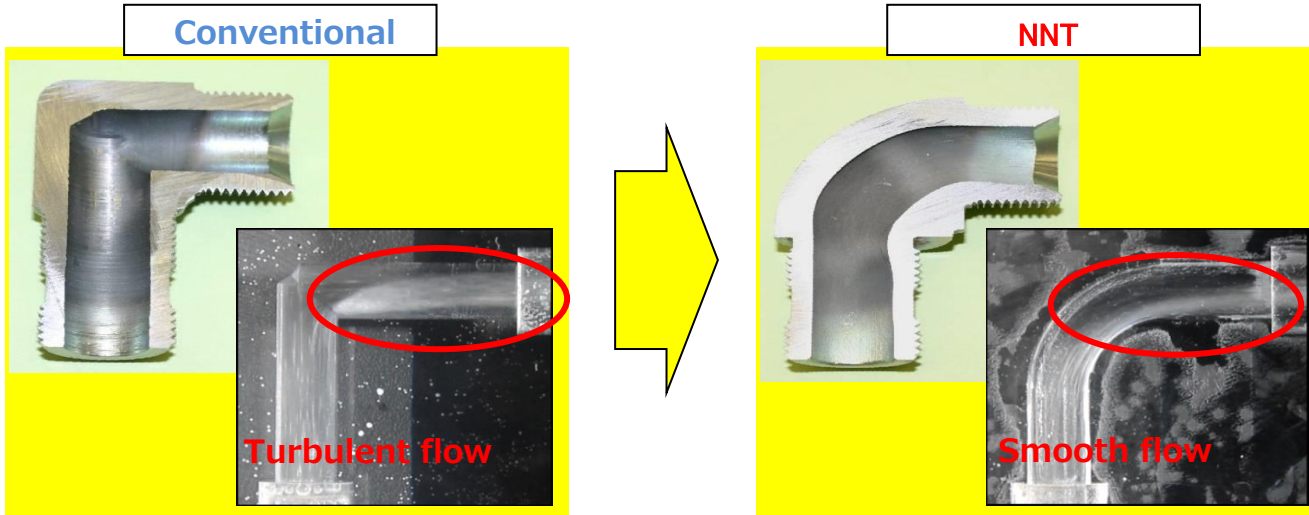

# NNT Smooth Flow Fitting

**Flow smoothly  $\Rightarrow$  LOW Pressure drop · Noise · Vibration**

**Reduce pressure drop, Save wasteful energy**

Features of NNT

- Reduce pressure drop by 20% by curved flow path (60L/min)
- Reduce noise by 2~3dB

# Comparison table / conventional fitting and NNT

Conventional		Items	NNT		
Ref. photo	Weight		Weight	Ref. photo	
	293g	Weight raw material	177g		
<b>116g</b>					
	202g	Weight product	150g		
<b>52g</b>					
	91g	Weight chips	27g	<b>Save energy</b>	
<b>Noise</b>	Size	Type	Flow rate • velocity • oil temp	2MPa Normal flow	0→10MPa Impulsive flow
	3/8 Hole size Φ 7.5	NHL201 (NNT)	F-R: 54. 5L/min F-V: 20. 57m/s O-T: 46~47°C	<b>82.6</b>	<b>84.4</b>
		SHL201 (Conv)		<b>84.7</b>	<b>87.8</b>
		Noise around		49.0	55.8