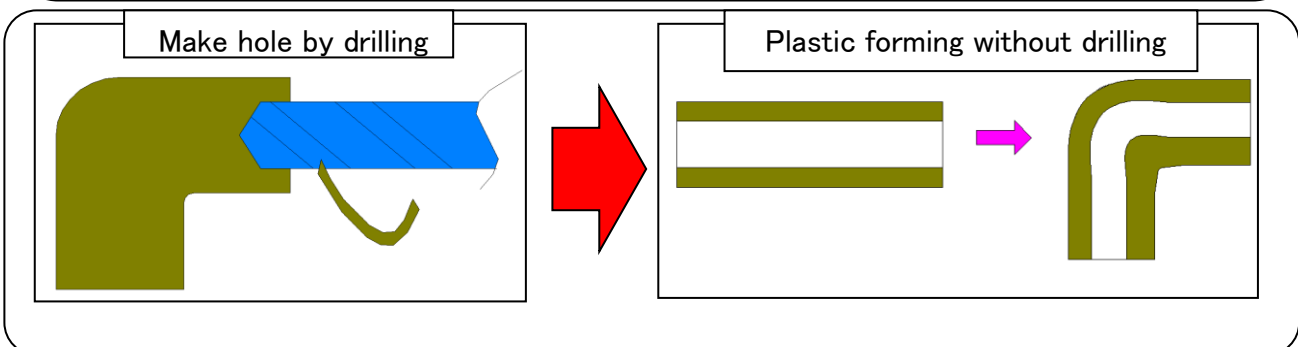

# NNT Smooth Flow Fitting

**Flow smoothly  $\Rightarrow$  LOW Pressure drop · Noise · Vibration**

**Reduce pressure drop, Save wasteful energy**

Features of NNT

- Reduce pressure drop by 20% by curved flow path (60L/min)
- Reduce noise by 2~3dB

# Comparison table / conventional fitting and NNT

Conventional		Items	NNT		
Ref. photo	Weight		Weight	Ref. photo	
	293g	Weight raw material	177g		
<b>116g</b>					
	202g	Weight product	150g		
<b>52g</b>					
	91g	Weight chips	27g	<b>Save energy</b>	
<b>Noise</b>	Size	Type	Flow rate • velocity • oil temp	2MPa Normal flow	0→10MPa Impulsive flow
	3/8 Hole size Φ 7.5	NHL201 (NNT)	F-R: 54. 5L/min F-V: 20. 57m/s O-T: 46~47°C	<b>82.6</b>	<b>84.4</b>
		SHL201 (Conv)		<b>84.7</b>	<b>87.8</b>
		Noise around		49.0	55.8