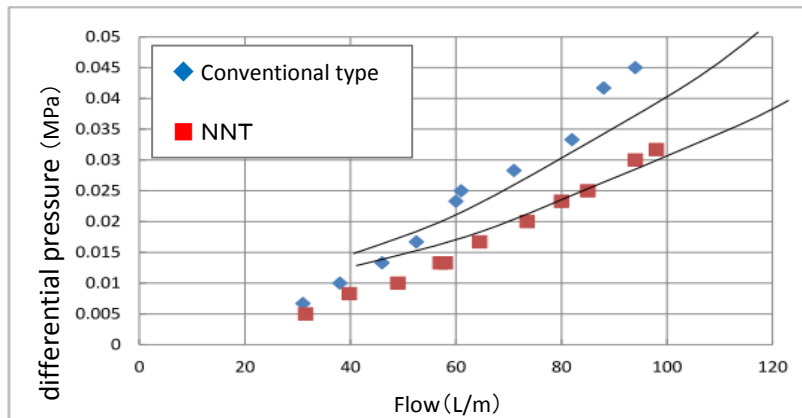

# NNT Smooth Flow Fitting

**Flow smoothly  $\Rightarrow$  LOW Pressure drop · Noise · Vibration**

**Reduce pressure drop, Save wasteful energy**

Features of NNT

- Reduce pressure drop by 20% by curved flow path (60L/min)
- Reduce noise by 2~3dB

# Comparison table / conventional fitting and NNT

Conventional		Items	NNT		
Ref. photo	Weight		Weight	Ref. photo	
	293g	Weight raw material	177g		
<b>116g</b>					
	202g	Weight product	150g		
<b>52g</b>					
	91g	Weight chips	27g	<b>Save energy</b>	
<b>Noise</b>	Size	Type	Flow rate • velocity • oil temp	2MPa Normal flow	0→10MPa Impulsive flow
	3/8 Hole size Φ 7.5	NHL201 (NNT)	F-R: 54. 5L/min F-V: 20. 57m/s O-T: 46~47°C	<b>82.6</b>	<b>84.4</b>
		SHL201 (Conv)		<b>84.7</b>	<b>87.8</b>
		Noise around		49.0	55.8